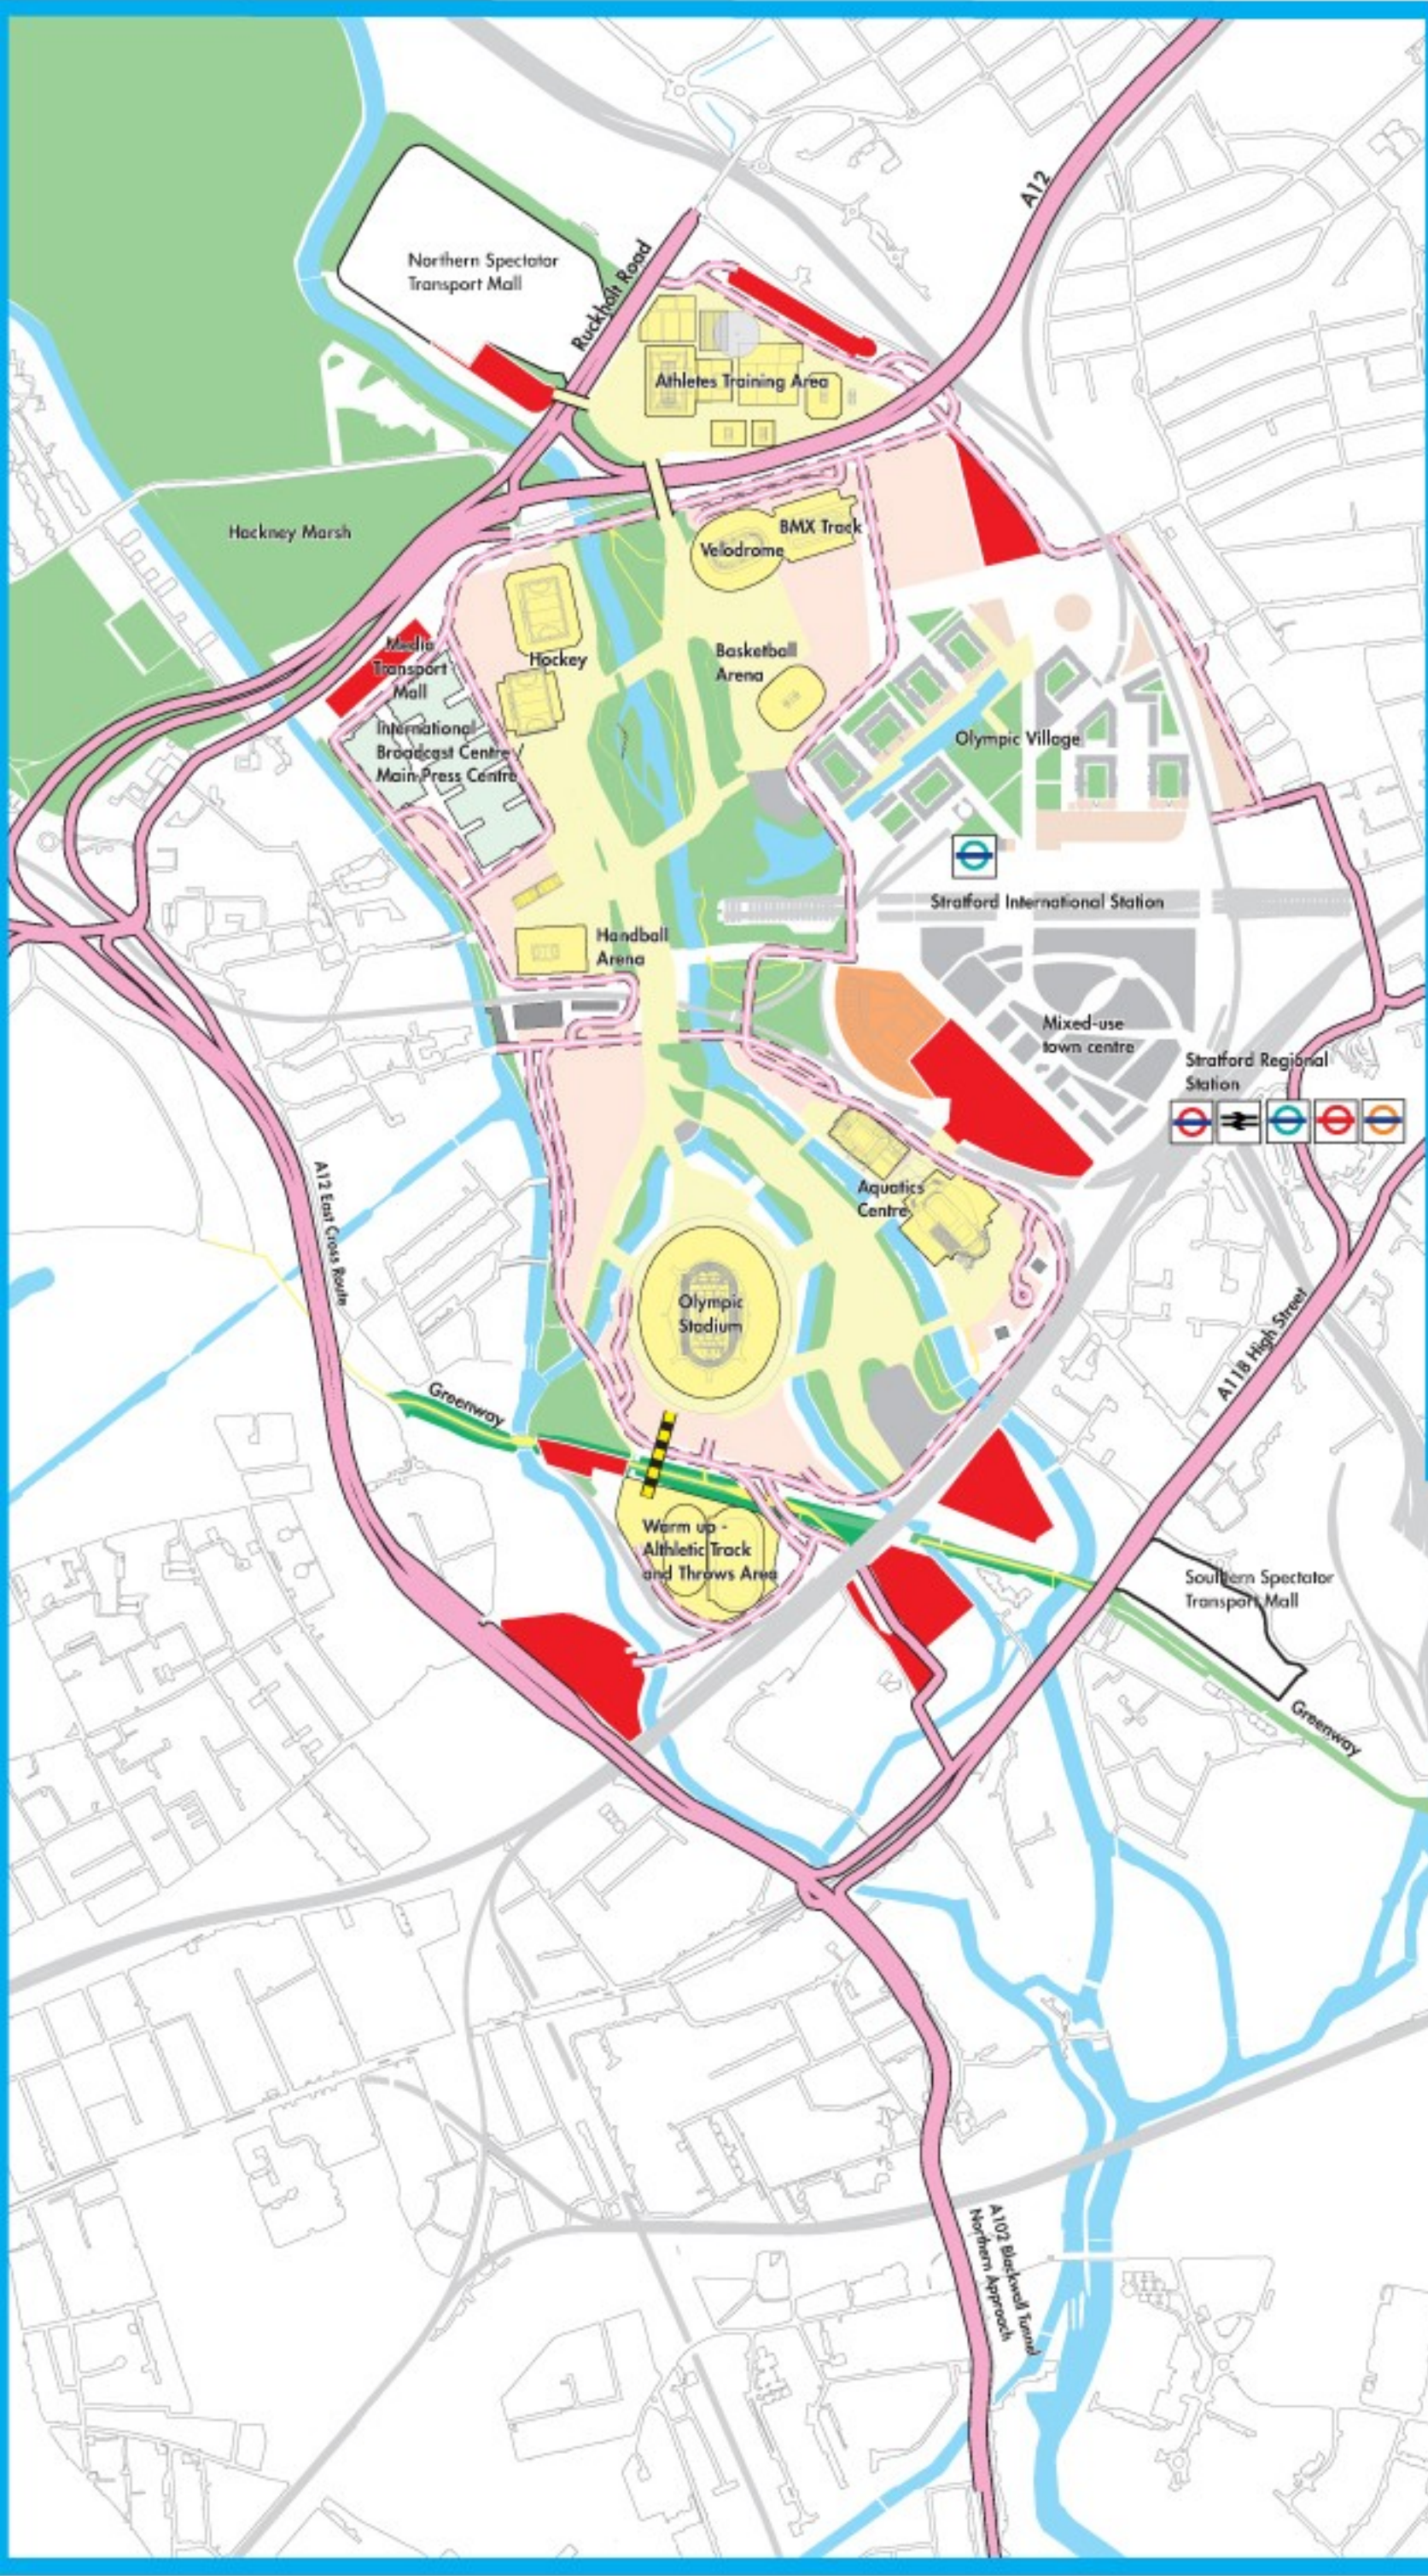

Olympic Park during the London 2012 Olympic Games

-  Olympic Family
-  Olympic Park roads
-  Access link between Olympic Stadium and warm-up area
-  Docklands Light Railway station
-  London Underground station
-  National Rail station
-  London Bus station
-  London Overground station
-  Olympic Family vehicle screening/parking area
-  Olympic Park common domain (pedestrian circulation area)
-  Green spaces
-  Servicing areas

This map is reproduced from Ordnance Survey Material with the permission of Ordnance Survey on behalf of the Controller of Her Majesty's Stationery Office. © Crown Copyright. Unauthorised reproduction infringes Crown Copyright and may lead to prosecution or civil proceedings. All rights reserved. Olympic Delivery Authority. 100046062 [2008]

West Ham Station
